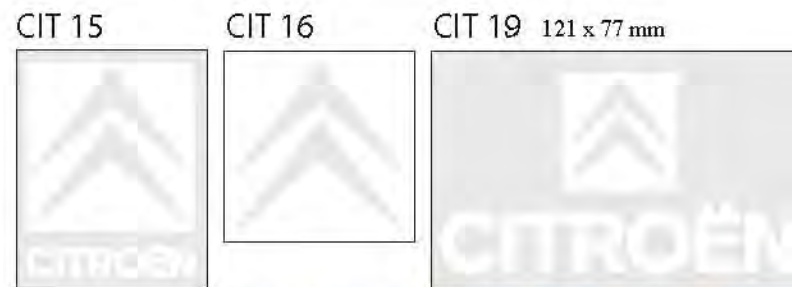

Blue & yellow printing on white background, about 70 mm wide

Full colour printing 80 x 80 mm

CIT 60 NEW

Chrome background with matt black printing, about 60 mm wide

CIT30 about 110 mm wide

Red printing on white background

60 mm wide

120 mm wide

White printing on transparent background

Citroen logo stickers (smaller)

Chrome background with matt black printing, 115-140 mm wide

Red printing on white background, about 125 mm wide, 60 mm wide