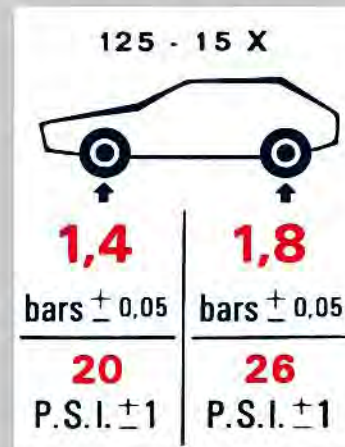

Factory stickers, imitations of stickers attached by Citroën at the factory

FA 1 107 x 72 mm

CITROËN

Pour votre sécurité
Pour votre garantie
Exigez des pièces
CITROËN d'origine

Für Sicherheit
Für Garantie
Verlangen Sie Original
CITROËN – Ersatzteile

Para su seguridad
Para su garantía
Exija piezas
CITROËN de origen

For safety
For guarantee
Require genuine
CITROËN parts

Per la vostra sicurezza – Per la vostra garanzia
Esigete dei pezzi d'origine CITROËN

FA 2 35 x 45 mm
(125 - 15 X)