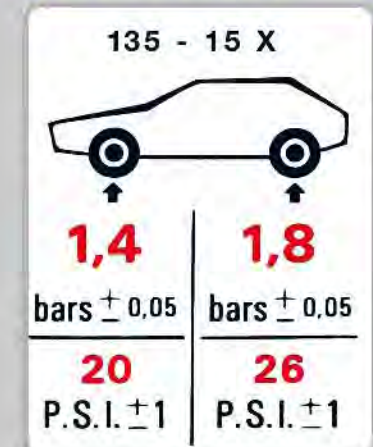

FA 4 NEW
(135 - 15 X)